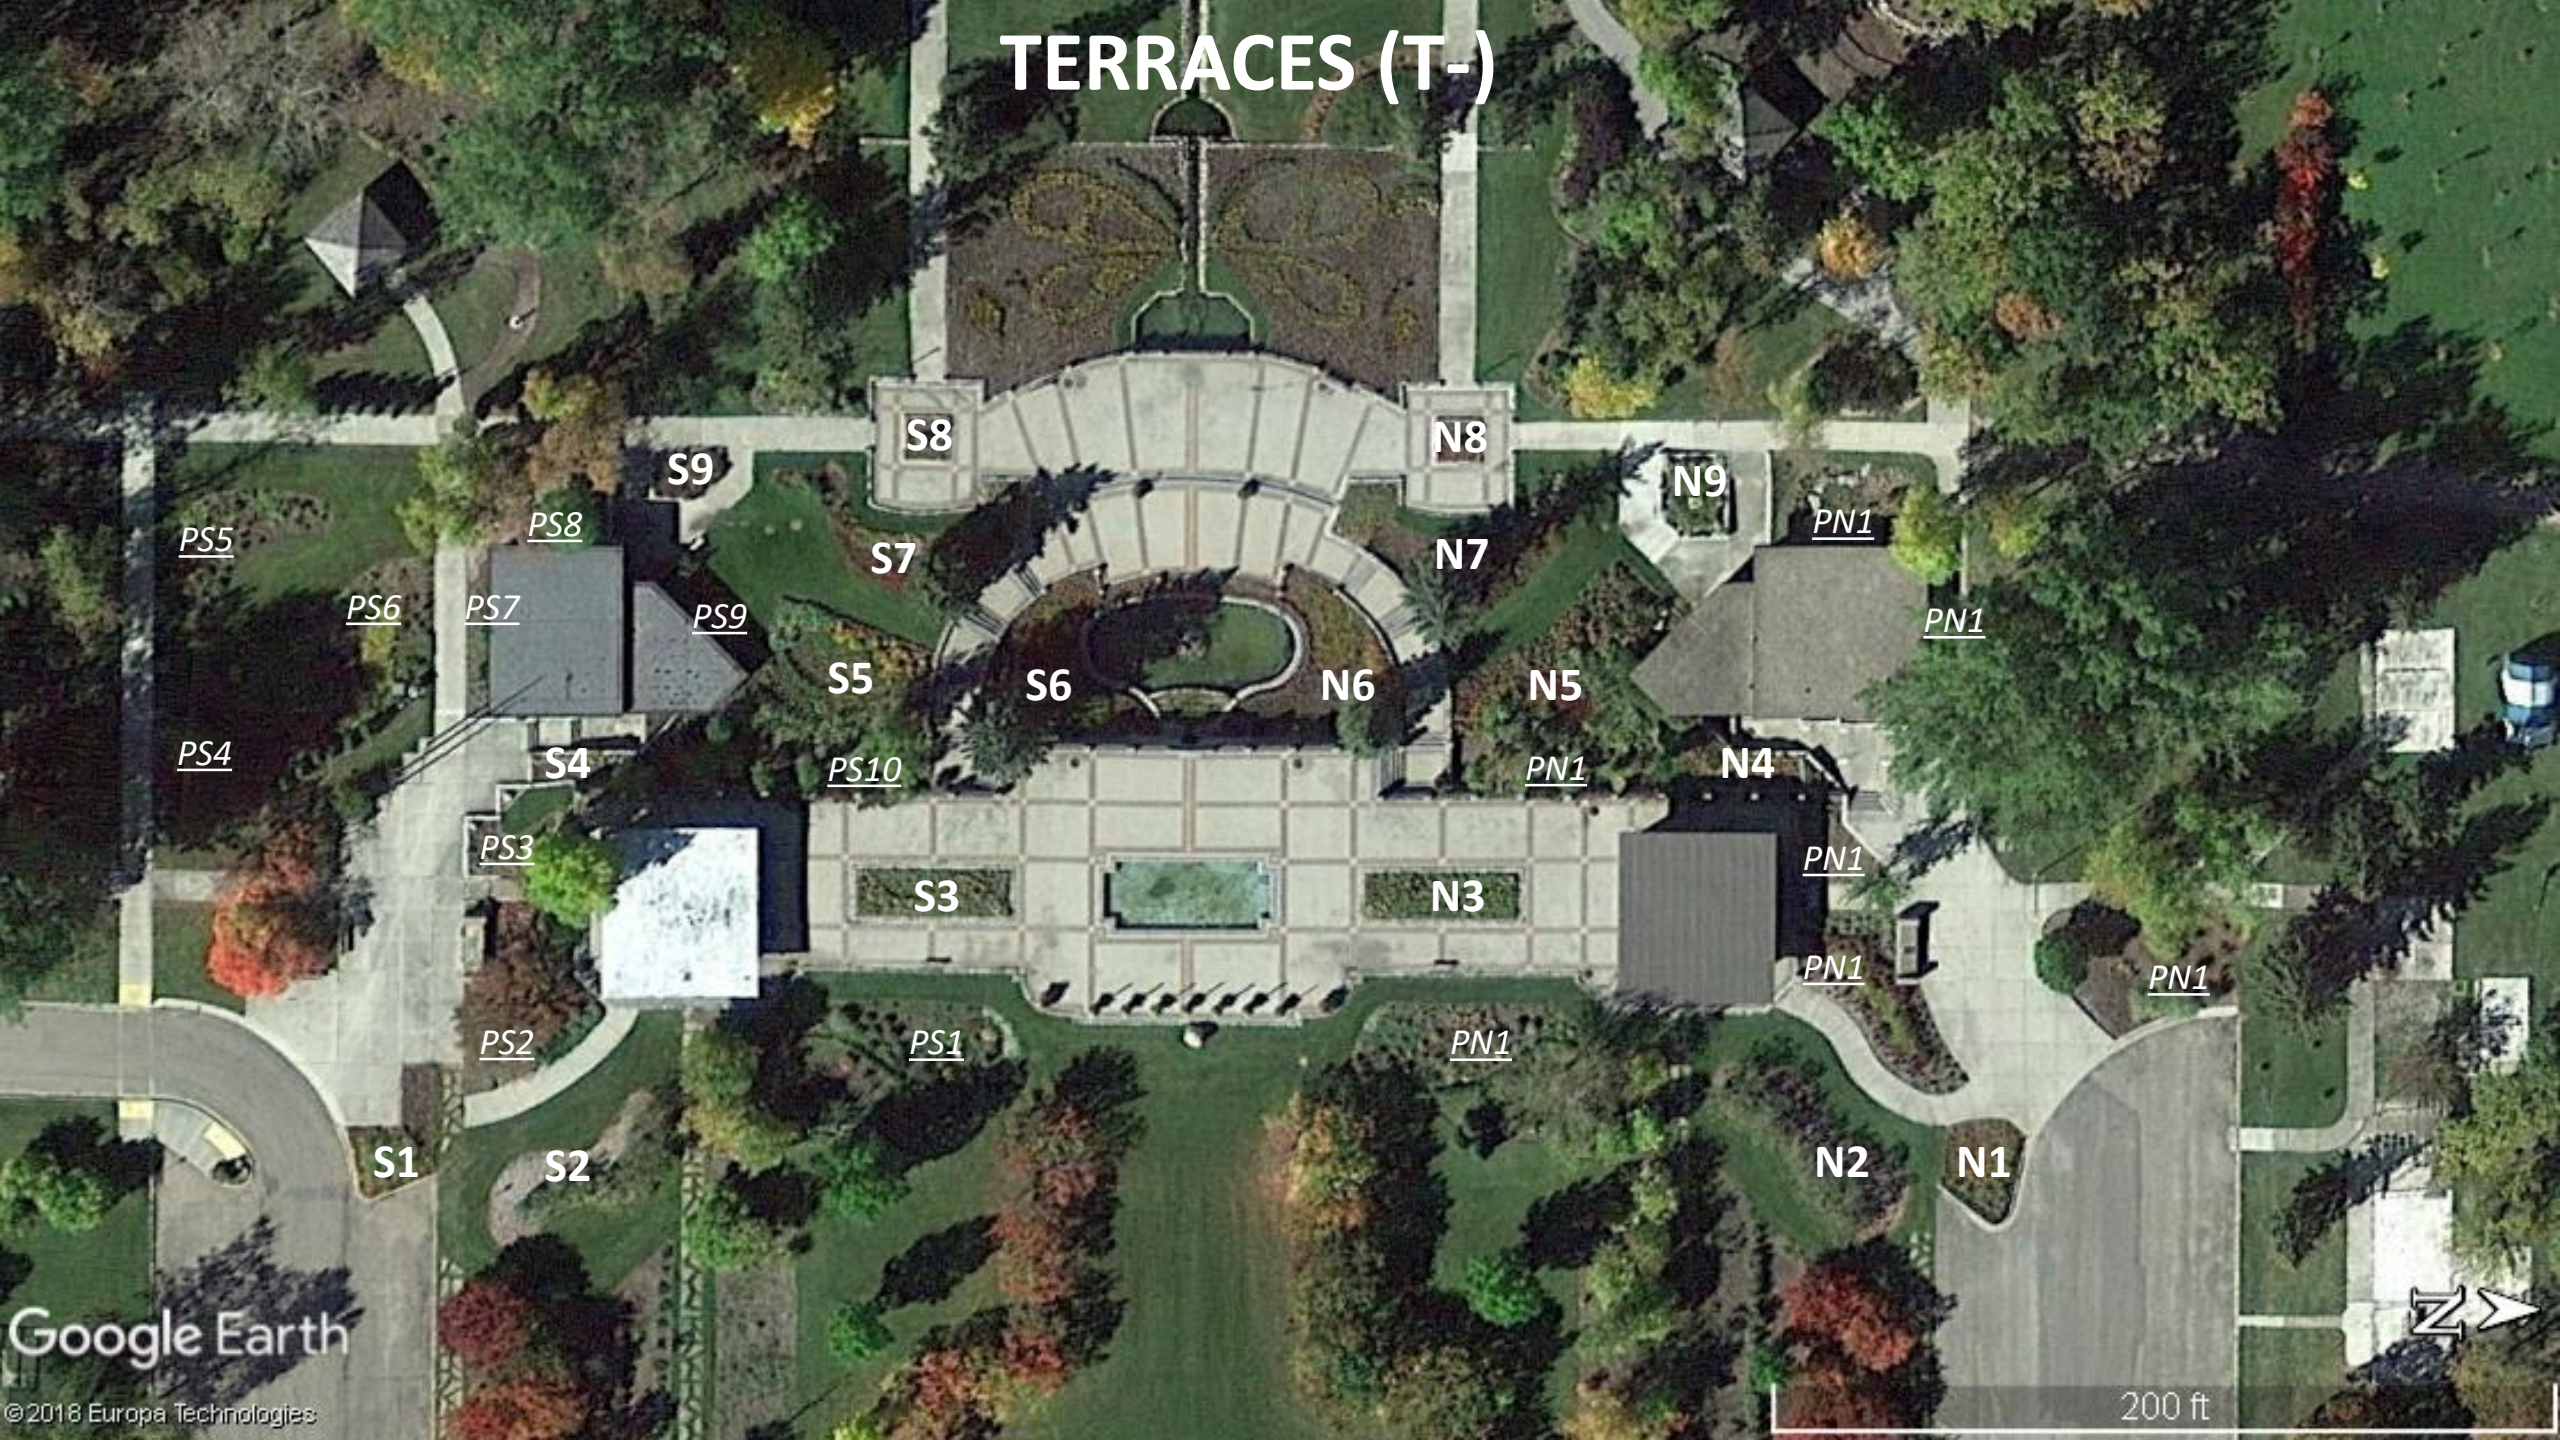

TERRACES (T-)

PS5

PS8

S9

S8

N8

N9

PN1

PS6

PS7

PS9

S7

N7

PN1

PS4

S4

S5

S6

N6

N5

N4

PS3

PS10

PN1

S3

N3

PN1

PS2

PS1

PN1

PN1

PN1

S1

S2

N2

N1